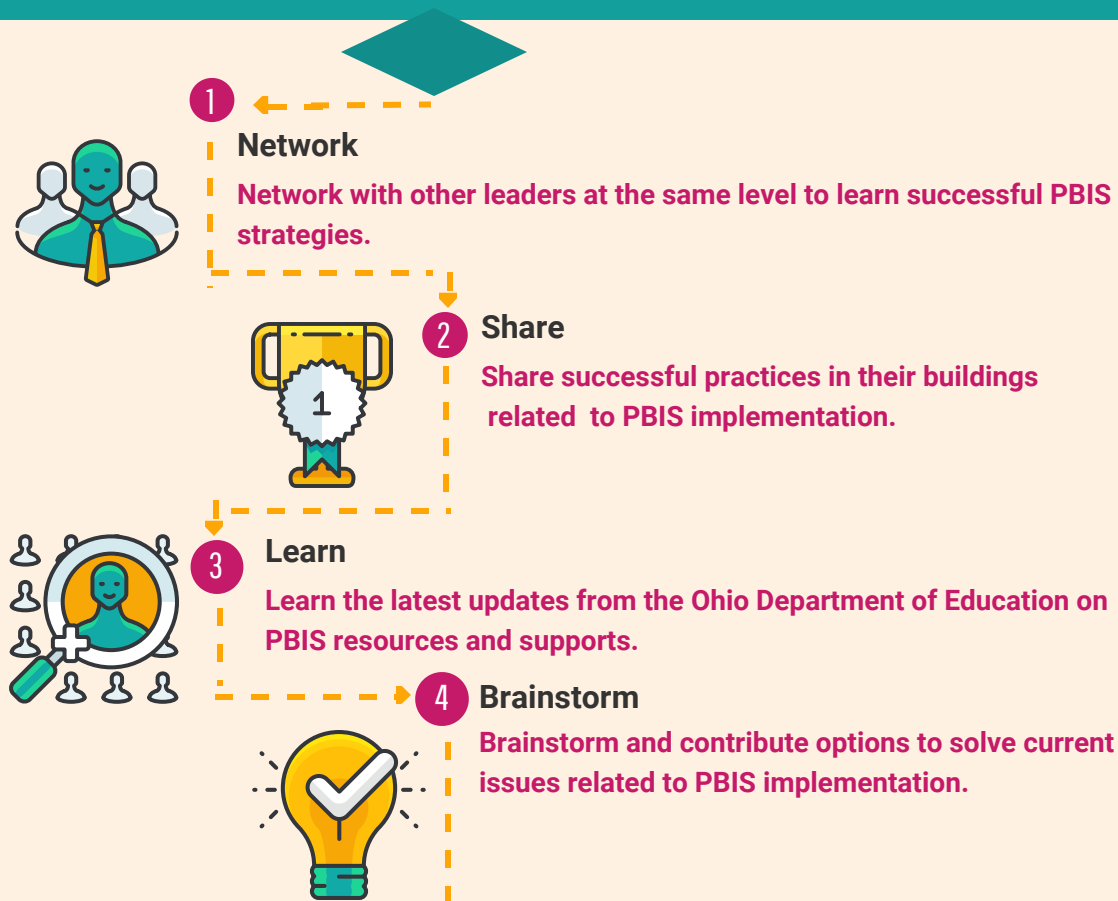

Positive Behavioral Interventions & Supports Leadership Network (PLN)

This regional PBIS Leadership Network is intended for Building and District leaders who are already implementing PBIS. Participants are invited to attend quarterly network meetings to support the implementation and sustainability of the PBIS Framework. The agenda will include time to network with other schools, ask questions, and gain more information and resources about PBIS in grade-band specific meetings.